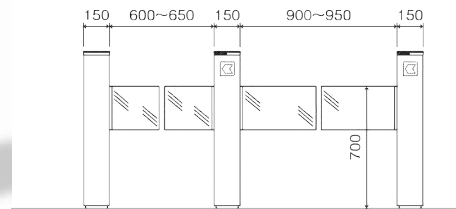

# LIGHT GATE

■ front view

■ side view

■ above view

|                              |   |
|------------------------------|---|
| Card reader                  | Not included  |
| Direction                    | Both directions   |
| Capacity                     | 25 people/ min. Automatic door mode : Max.50 people   |
| Panel opening/ closing speed | Standard(narrow) aisle : Changeable within the range 0.3 - 1.5 sec.<br>.....<br>Wide aisle : Changeable within the range 0.35 - 1.5 sec.                            |
| Dimensions for gate body     | W150 x H900 x D1,100 mm   |
| Panel height                 | Acrylic type : 700 mm over the floor Urethane type : 697.5 mm over the floor  |
| Dimension of aisles          | Standard(narrow) aisle : 600 mm, Changeable within the range 600 - 650 mm<br>.....<br>Wide aisle : 900 mm, Changeable within the range 900 - 950 mm                 |
| Main exterior materials      | Body : Stainless steel, Acrylic acid resin, Polycarbonate<br>.....<br>Flap panel : Acryl or Urethane  |
| Finish                       | Stainless : Hairline finish   |
| Power                        | AC200V-240V 50/ 60Hz with grounding / AC90V-110V 50/ 60Hz with grounding  |
| Consuming power              | Not in use : 24W/46VA In use : 230W/273VA (Optional parts are not included)<br>.....<br>Not in use : 38W/59VA In use : 240W/284VA (Optional parts are all included) |
| Power failure                | Flap panels can be opened easily with your hands  |
| Operation temperature        | 0 - 40°C Humidity : Lower than 85%RH(no condensing)   |
| Installation                 | Indoor  |