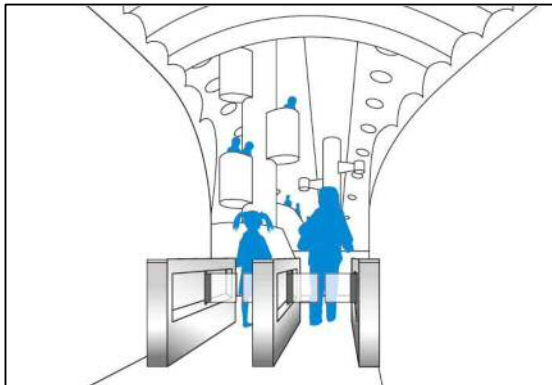

Amusement Center

Suitable for the entrances of movie theaters and other amusement parks. It makes the passage smooth.