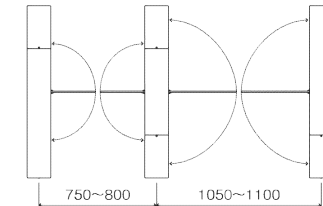

# LIGHT GATE

■ front view

■ side view

■ above view

|                              |   |
|------------------------------|---|
| Card reader                  | Not included  |
| Direction                    | Both directions   |
| Capacity                     | 25 people/ min. Automatic door mode : Max.50 people   |
| Panel opening/ closing speed | Standard(narrow) aisle : Changeable within the range 0.3 - 1.5 sec.<br>.....<br>Wide aisle : Changeable within the range 0.35 - 1.5 sec.                            |
| Dimensions for gate body     | W150 x H900 x D1,100 mm   |
| Panel height                 | Acrylic type : 700 mm over the floor Urethane type : 697.5 mm over the floor  |
| Dimension of aisles          | Standard(narrow) aisle : 600 mm, Changeable within the range 600 - 650 mm<br>.....<br>Wide aisle : 900 mm, Changeable within the range 900 - 950 mm                 |
| Main exterior materials      | Body : Stainless steel, Acrylic acid resin, Polycarbonate<br>.....<br>Flap panel : Acryl or Urethane  |
| Finish                       | Stainless : Hairline finish   |
| Power                        | AC200V-240V 50/ 60Hz with grounding / AC90V-110V 50/ 60Hz with grounding  |
| Consuming power              | Not in use : 24W/46VA In use : 230W/273VA (Optional parts are not included)<br>.....<br>Not in use : 38W/59VA In use : 240W/284VA (Optional parts are all included) |
| Power failure                | Flap panels can be opened easily with your hands  |
| Operation temperature        | 0 - 40°C Humidity : Lower than 85%RH(no condensing)   |
| Installation                 | Indoor  |