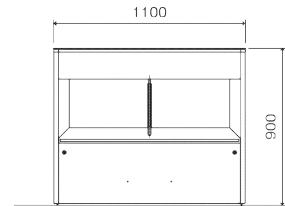

# LIGHT GATE

■ front view

■ side view

■ above view

|                              |   |
|------------------------------|---|
| Card reader                  | Not included  |
| Direction                    | Both directions   |
| Capacity                     | 25 people/ min. Automatic door mode : Max.50 people   |
| Panel opening/ closing speed | Standard(narrow) aisle : Changeable within the range 0.3 - 1.5 sec.<br>.....<br>Wide aisle : Changeable within the range 0.35 - 1.5 sec.                            |
| Dimensions for gate body     | W150 x H900 x D1,100 mm   |
| Panel height                 | Acrylic type : 700 mm over the floor Urethane type : 697.5 mm over the floor  |
| Dimension of aisles          | Standard(narrow) aisle : 600 mm, Changeable within the range 600 - 650 mm<br>.....<br>Wide aisle : 900 mm, Changeable within the range 900 - 950 mm                 |
| Main exterior materials      | Body : Stainless steel, Acrylic acid resin, Polycarbonate<br>.....<br>Flap panel : Acryl or Urethane  |
| Finish                       | Stainless : Hairline finish   |
| Power                        | AC200V-240V 50/ 60Hz with grounding / AC90V-110V 50/ 60Hz with grounding  |
| Consuming power              | Not in use : 24W/46VA In use : 230W/273VA (Optional parts are not included)<br>.....<br>Not in use : 38W/59VA In use : 240W/284VA (Optional parts are all included) |
| Power failure                | Flap panels can be opened easily with your hands  |
| Operation temperature        | 0 - 40°C Humidity : Lower than 85%RH(no condensing)   |
| Installation                 | Indoor  |