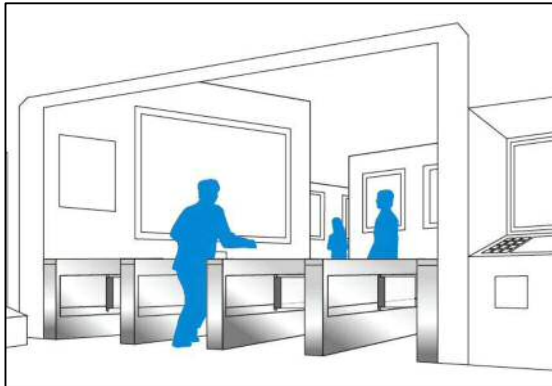

### *Compact Design*

Considering "Compact" as the concept, Kumahira designed a small and space-saving security gate. The length is 1,100 mm only and it is possible to install if you do not have enough space.